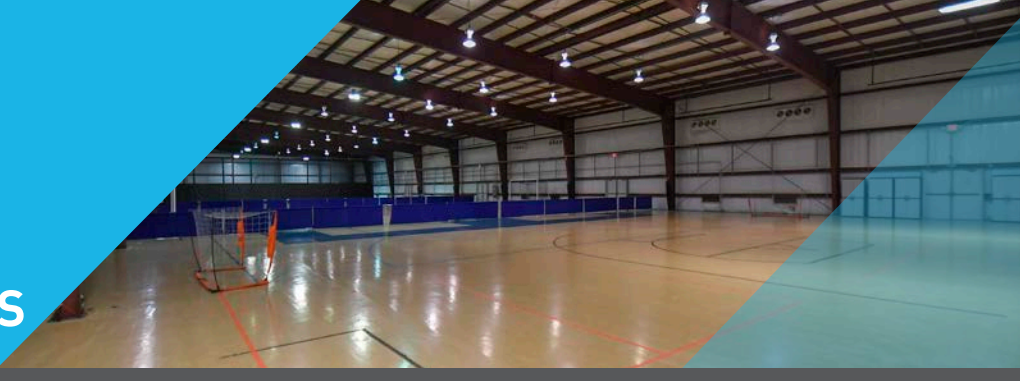

# HAZEL & J.W. RUBY COMMUNITY CENTER ATHLETIC RENTAL RATES

This 53,000 square foot facility is the largest indoor area for exposition-type activities between Charleston and Pittsburgh. It consists of a 48,600 square foot main hall, with a supporting structure of 5,250 square feet for storage, administrative offices, restrooms, lobby, and a warming kitchen. The facility offers several areas of sport-focused space within the one acre community center. Located just minutes from Interstate 79, Mylan Park's Hazel & J.W. Ruby Community Center can accommodate any sporting activity. For quick reference, please see the table below:

## HAZEL & J.W. RUBY COMMUNITY CENTER ATHLETIC RENTAL RATES

Facility Space	Non-Profit (Hour/Day)	For-Profit (Hour/Day)
Small Interior Space	\$20/ \$125	\$35/ \$225
Large Interior Space	\$35/ \$225	\$50/ \$375
Mondo Floor Area	\$40/ \$250	\$70/ \$450
Lobby	\$40/ \$250	\$70/ \$450
Indoor Batting Cages	\$20/\$125	\$35/\$225

# HAZEL & J.W.RUBY COMMUNITY CENTER EVENTS

This facility is the largest indoor area for exposition-type activities between Charleston and Pittsburgh. It consists of a main hall, with a supporting structure for storage, administrative offices, restrooms, lobby, and a warming kitchen. The facility provides indoor space for trade shows, dinners, sporting events and rentals for private parties, reunions, or receptions. Funding for the construction of this facility was from the Hazel Ruby McQuain Charitable Trust.

## DIMENSIONS

- » 53,000 sq. ft.
- » 48,600 sq. ft. main hall
- » 5,250 sq. ft. for storage
- » 220 10' x 10' booths
- » Restrooms, lobby, and a warming kitchen

**640**  
Events at this  
location in 2018